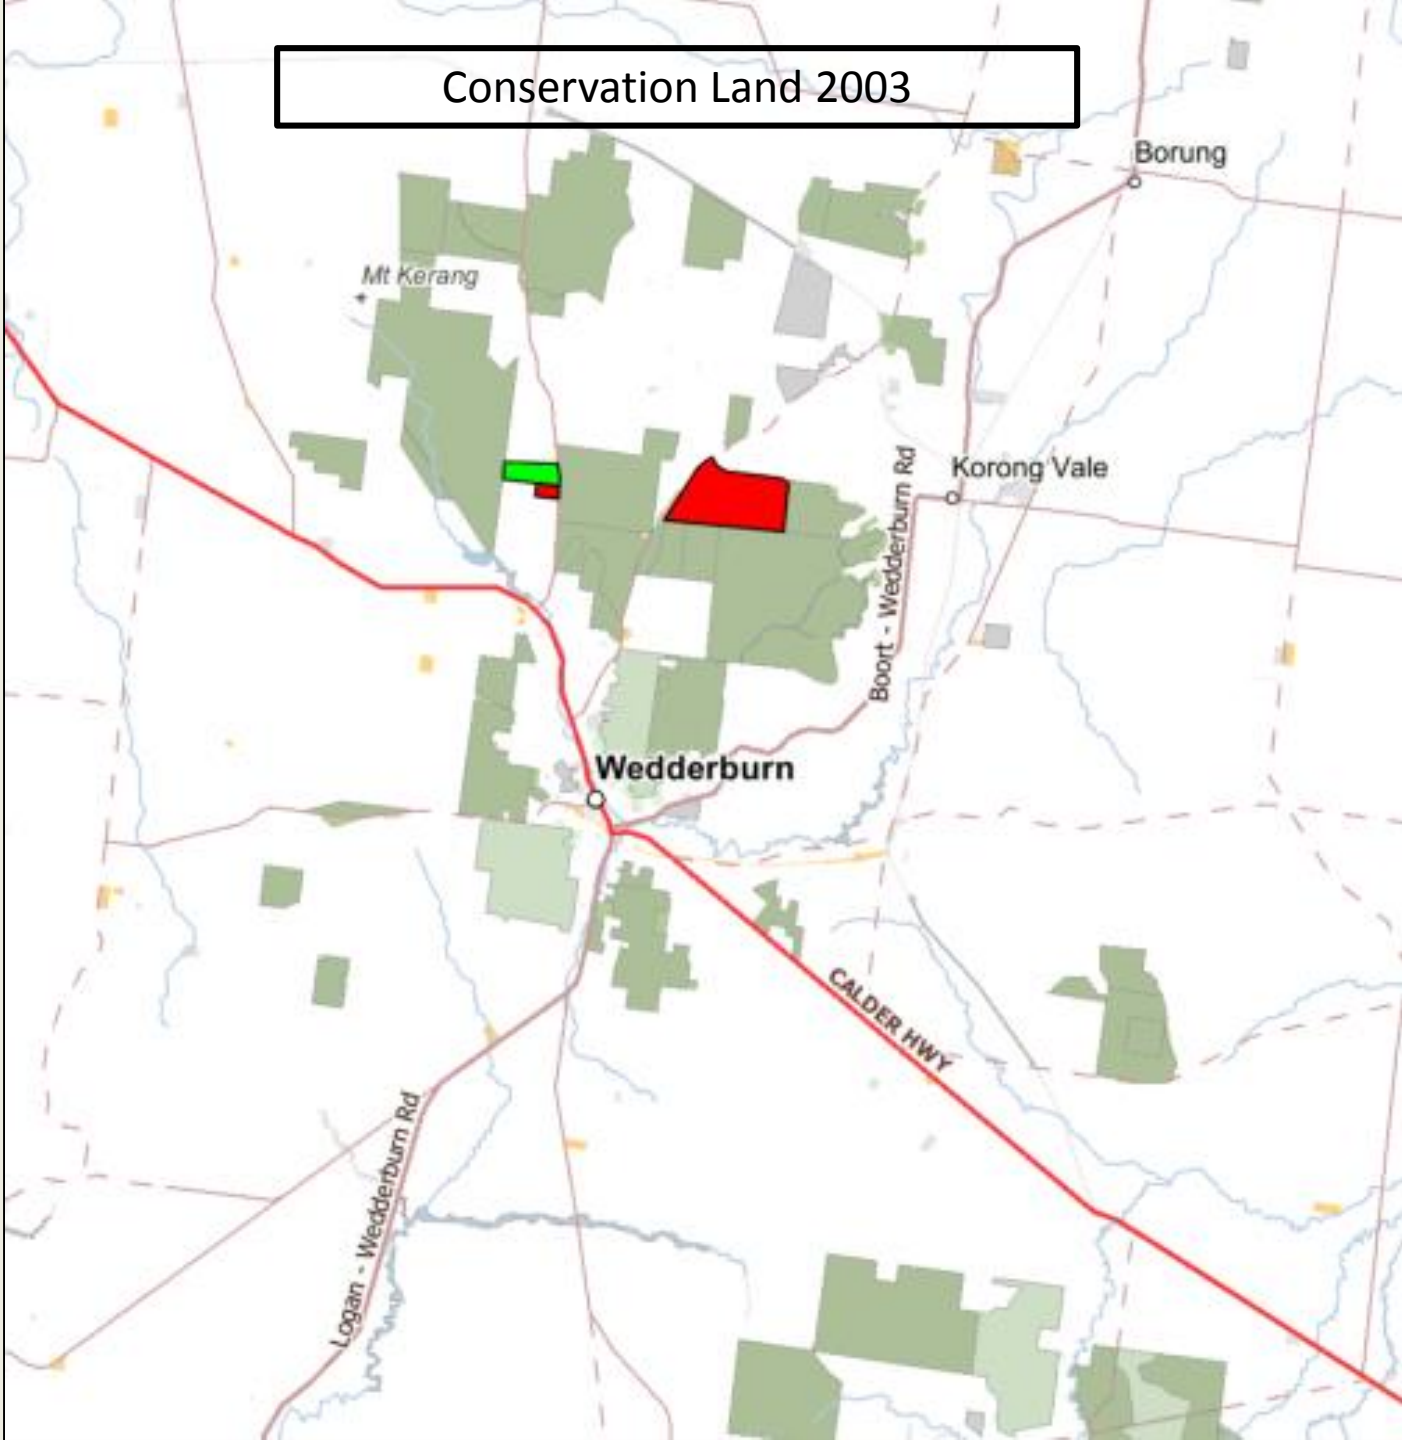

Conservation Land 2003