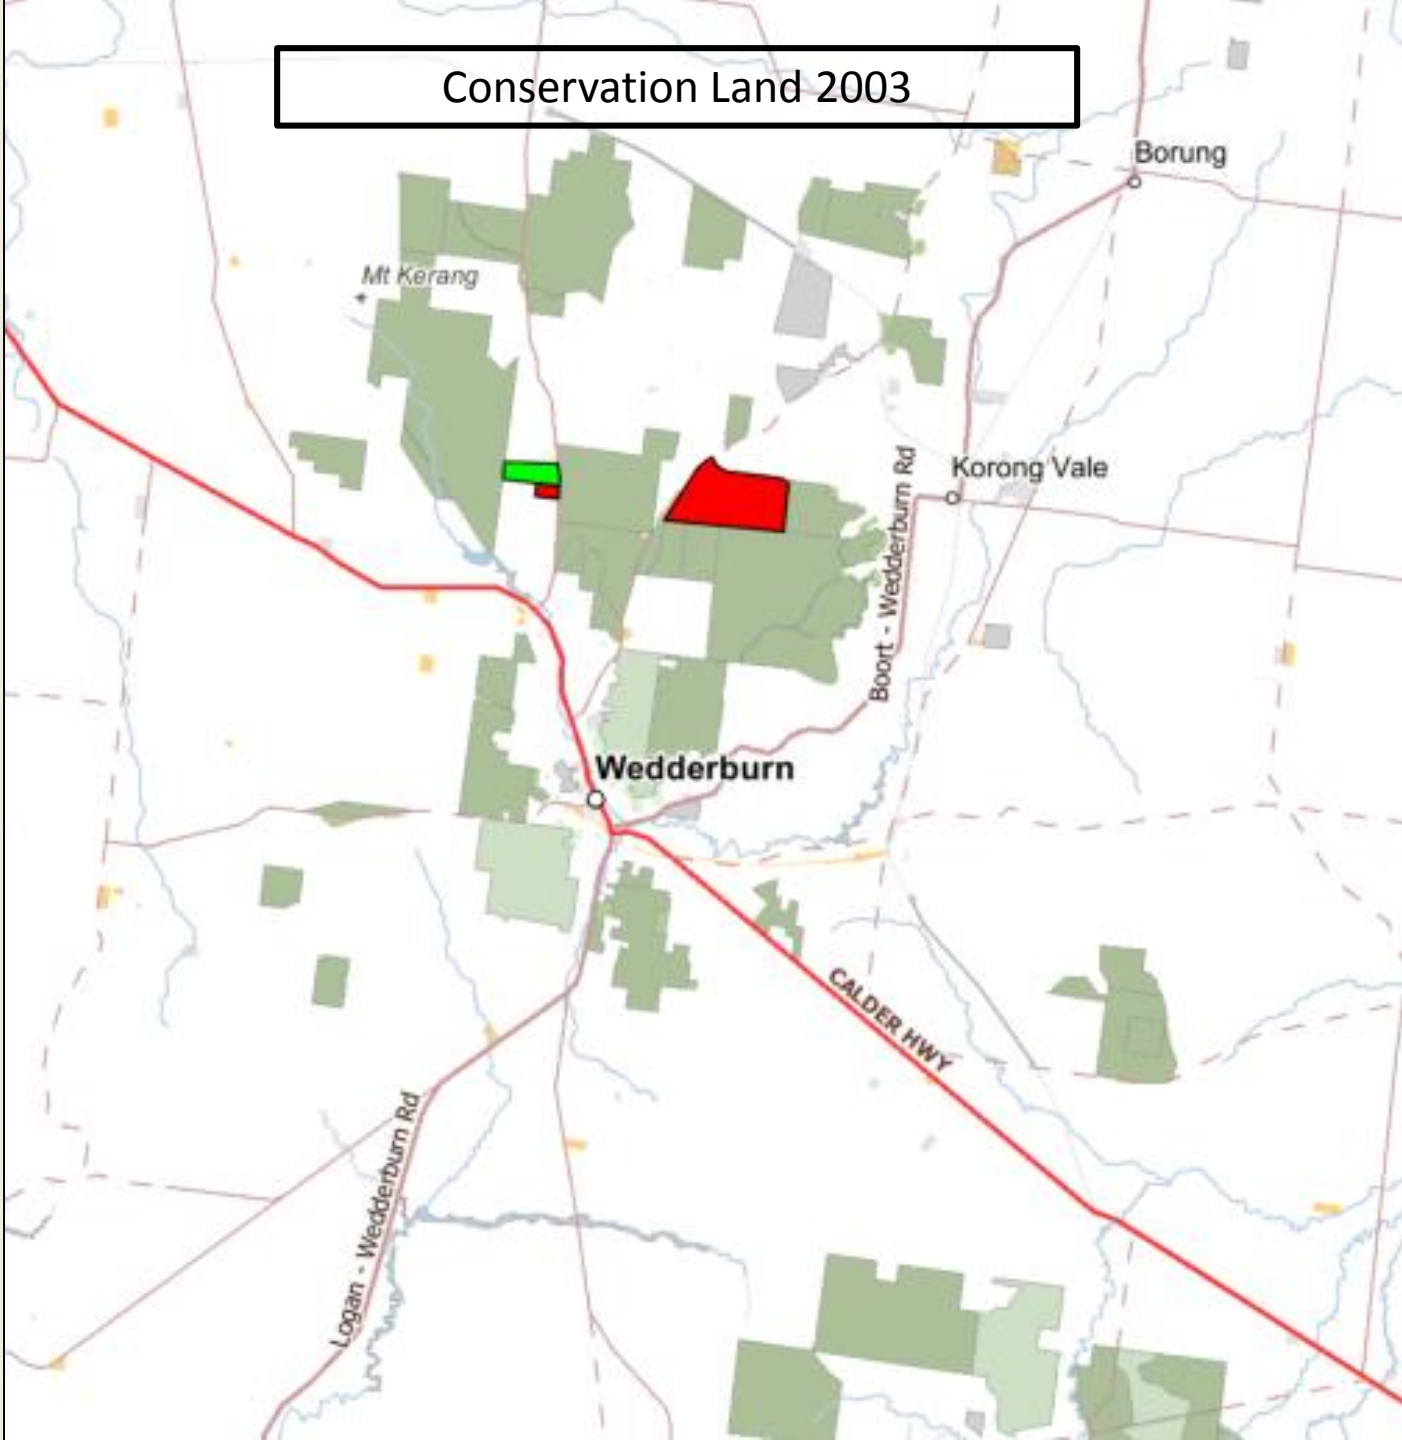

Bass Strait

Cape Otway

Wedderburn Conservation Management Network

Bush Heritage Australia

Greenhouse Balanced

Trust for Nature

Parks Victoria

Department of Sustainability & Environment

Loddon Shire

Conservation Land 2003

Conservation Land 2003

“I suppose you’re against mulesing!”